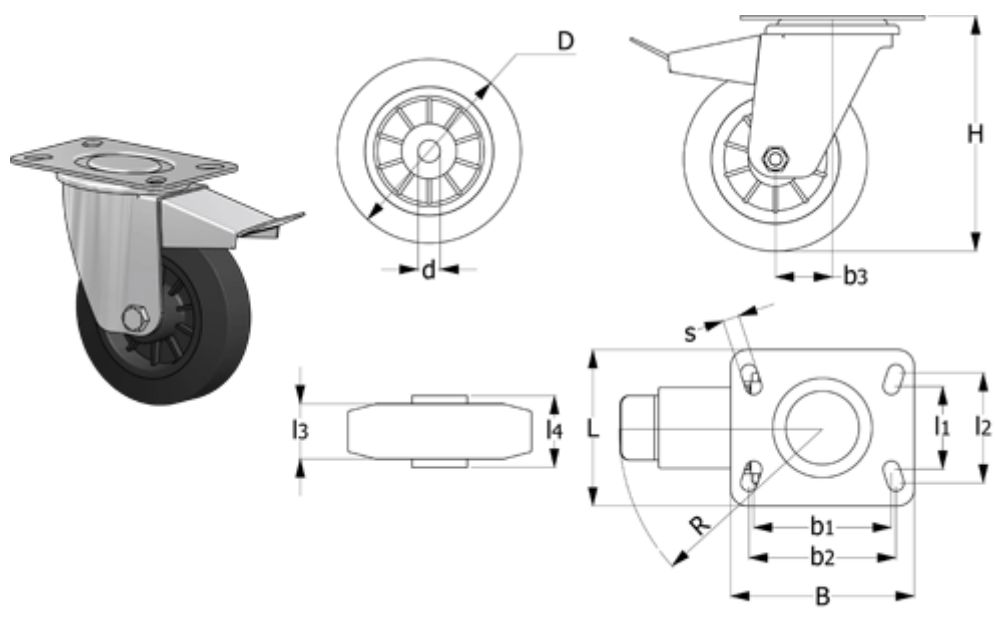

Data Sheet

Article number: 2314449601
 Description: E+G rubber wheel 449601
 RE.E2-080-SBF turning plate w/brake

Measures

B	= 100	g = 820	Rolling resistance (N) = 500
b1	= 75	H = 107	s = 9
b2	= 80	L = 85	Type = RE.E2-080-SBF
b3	= 39	l1 = 45	
Code	= 449601	l2 = 60	
D	= 80	l3 = 25	
d	= 12	l4 = 39	
Dynamic load (N)	= 650	R = 120	